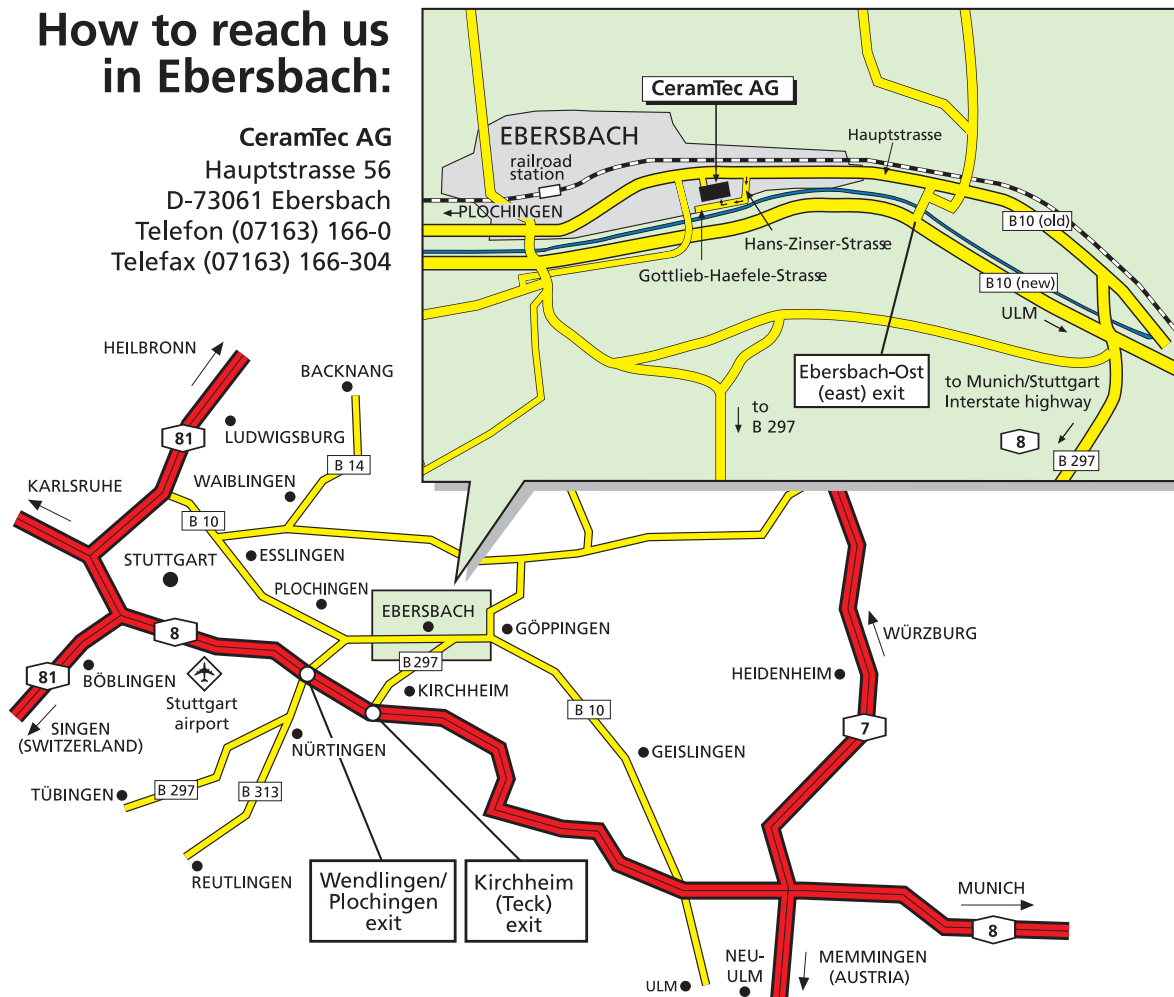

How to reach us in Ebersbach:

CeramTec AG
Hauptstrasse 56
D-73061 Ebersbach
Telefon (07163) 166-0
Telefax (07163) 166-304

Approach on the A 8 from the Munich direction:

Leave the interstate highway at the Kirchheim (Teck) exit. Drive on the B 297 in the direction of Ebersbach. After about 5 km the B 297 joins the old B 10. Drive into Ebersbach on the old B 10.

Customers (entrance Hauptstr. 56): about 600 m after the Ebersbach place-name sign you'll find the access to the parking place of CeramTec AG on the left-hand side.

Suppliers (entrance Gottlieb-Haeefe-Str. 7): about 500 m after the Ebersbach place-name sign turn left into Hans-Zinser-Strasse. Proceed along this road. The goods entrance to CeramTec AG is situated on the right-hand side.

Approach on the A 81 from both directions or on the A 8 from the Karlsruhe direction:

Proceed to the Stuttgart interstate highway intersection and leave the A 81 for the A 8 in the Munich direction. At the Wendlingen/Plochingen exit turn onto the B 313 and drive for about 5 km to the B 10. There turn onto the B 10 in the Göppingen direction and drive to the Ebersbach Ost exit. From here drive into Ebersbach.

Customers (entrance Hauptstr. 56): about 600 m after the Ebersbach place-name sign you'll find the access to the parking place of CeramTec AG on the left-hand side.

Suppliers (entrance Gottlieb-Haeefe-Str. 7): about 500 m after the Ebersbach place-name sign turn left into Hans-Zinser-Strasse. Proceed along this road. The goods entrance to CeramTec AG is situated on the right-hand side.

Approach on the A 7 from the Würzburg or Memmingen direction:

Drive to the Ulm/Elchingen interstate highway intersection, where you leave the A 7 for the A 8 in the Karlsruhe direction. Then leave the interstate highway at the Kirchheim (Teck) exit. On the B 297 drive in the Ebersbach direction. After about 5 km the B 297 joins the old B 10. Drive along the old B 10 into Ebersbach.

Customers (entrance Hauptstr. 56): about 600 m after the Ebersbach place-name sign you'll find the access to the parking place of CeramTec AG on the left-hand side.

Suppliers (entrance Gottlieb-Haeefe-Str. 7): about 500 m after the Ebersbach place-name sign turn left into Hans-Zinser-Strasse. Proceed along this road. The goods entrance to CeramTec AG is situated on the right-hand side.

By train...

... get off the train at Ebersbach an der Fils. From the station around 100 m down Bahnhofstrasse, then left into Ludwigstrasse and after 100 m, half left into Hauptstrasse. After around 670 m, turn off Hauptstrasse right into Fabrikstrasse, then some 250 m left into Gottlieb-Haeefe-Strasse. After around 150 m, you arrive at CeramTec AG (Gottlieb-Haeefe-Str. 7).